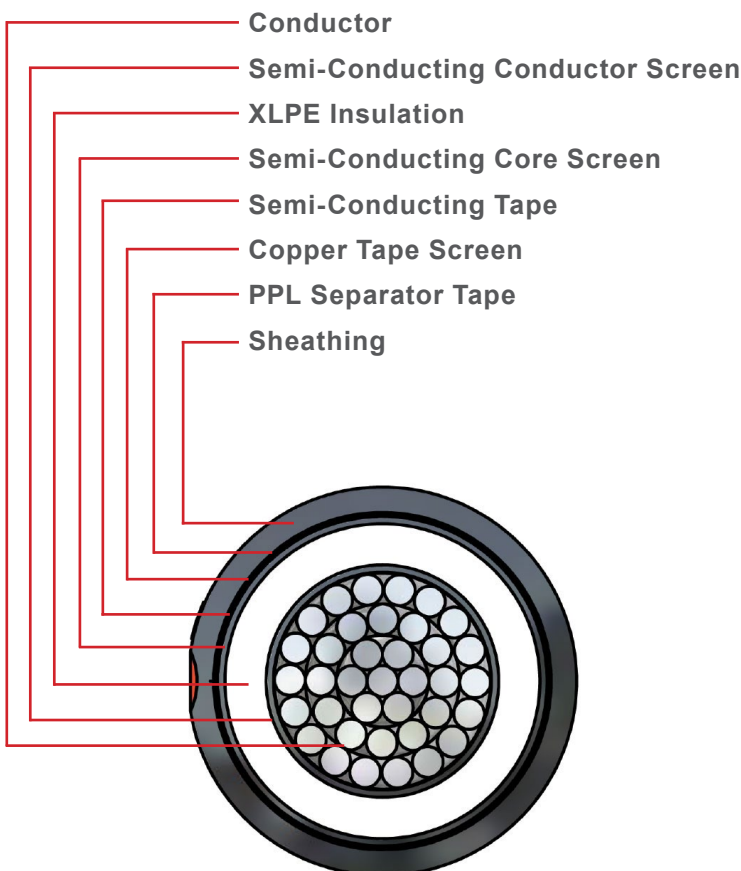

Typical

Applications:

Underground	Underground Reticulation Main Distribution System Sub-stationed Mining
-------------	--

Options:

Standard	XLPE Red Stripe Blue Stripe
----------	-----------------------------------