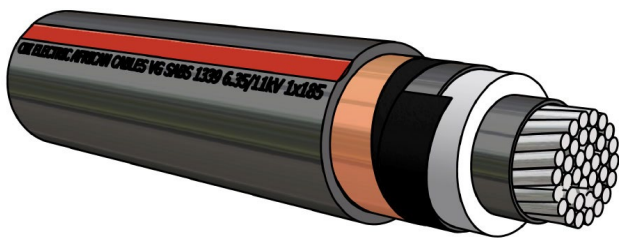

MEDIUM VOLTAGE XLPE-ALUMINIUM CABLES

11kV MV Aluminium 1 Core Type B Unarmoured

General Data:

Properties:

Aluminium	1 Core
Specification	SANS 1339
Voltage Rating	6350 / 11000V
Type	Type B

Cable Description:

Typical

Applications:

Underground	Underground Reticulation Main Distribution System Sub-stationed Mining
-------------	--

Options:

Standard	XLPE Red Stripe Blue Stripe
----------	-----------------------------------